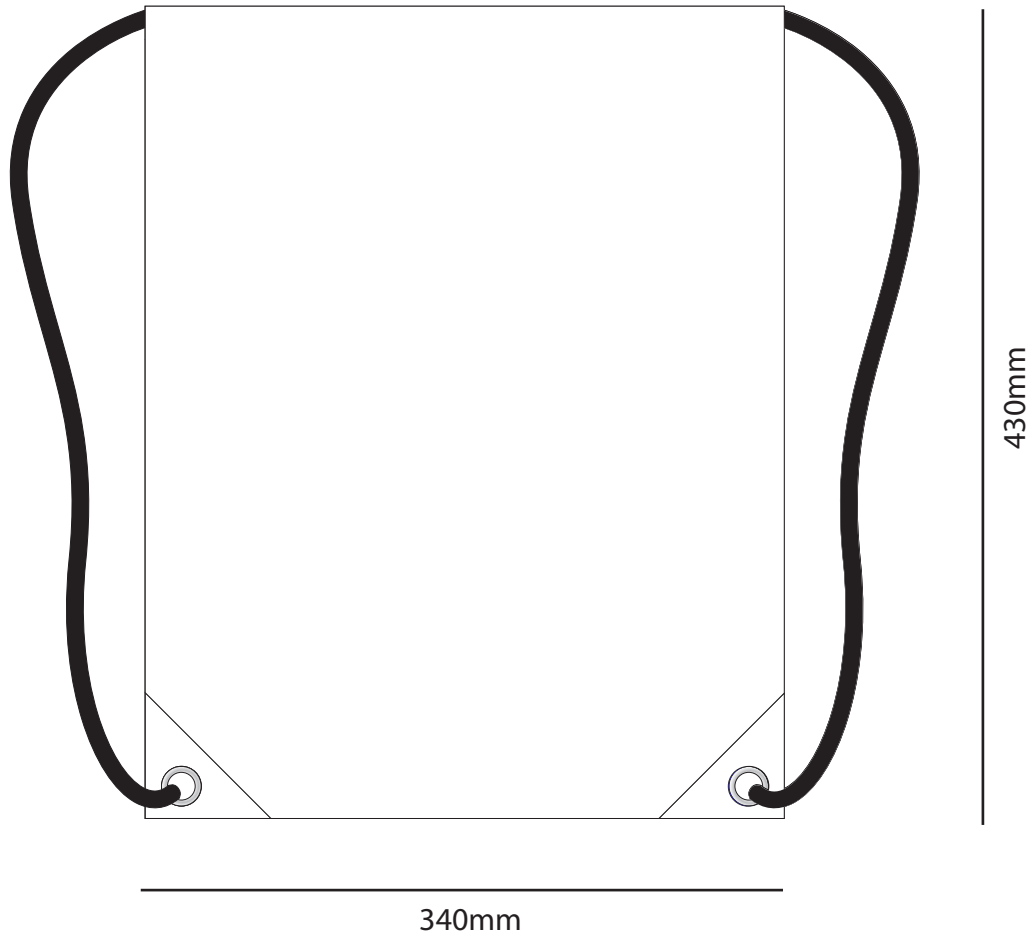

Proof Sheet

Drawstring Bag

Material: 210D Polyester, String Cords

Please check and confirm all details are correct before proceeding and notify us of any discrepancy as we cannot accept liability for any post-completion errors or omissions. We will match your pantone colours as close as possible however 100% match cannot be guaranteed, and the shade of the print colour may differ slightly when printed onto different surface. Any images and/or published print areas and item sizes are approximate and should be regarded as a guideline only. The goods supplied are mass produced for the promotional market. Any movement in print position, size and colour are to be expected. Please note an acknowledgement to proceed with an order constitutes that you are happy to proceed based on our Terms & Conditions which can be found on our website. We encourage customers to review terms and conditions before proceeding.